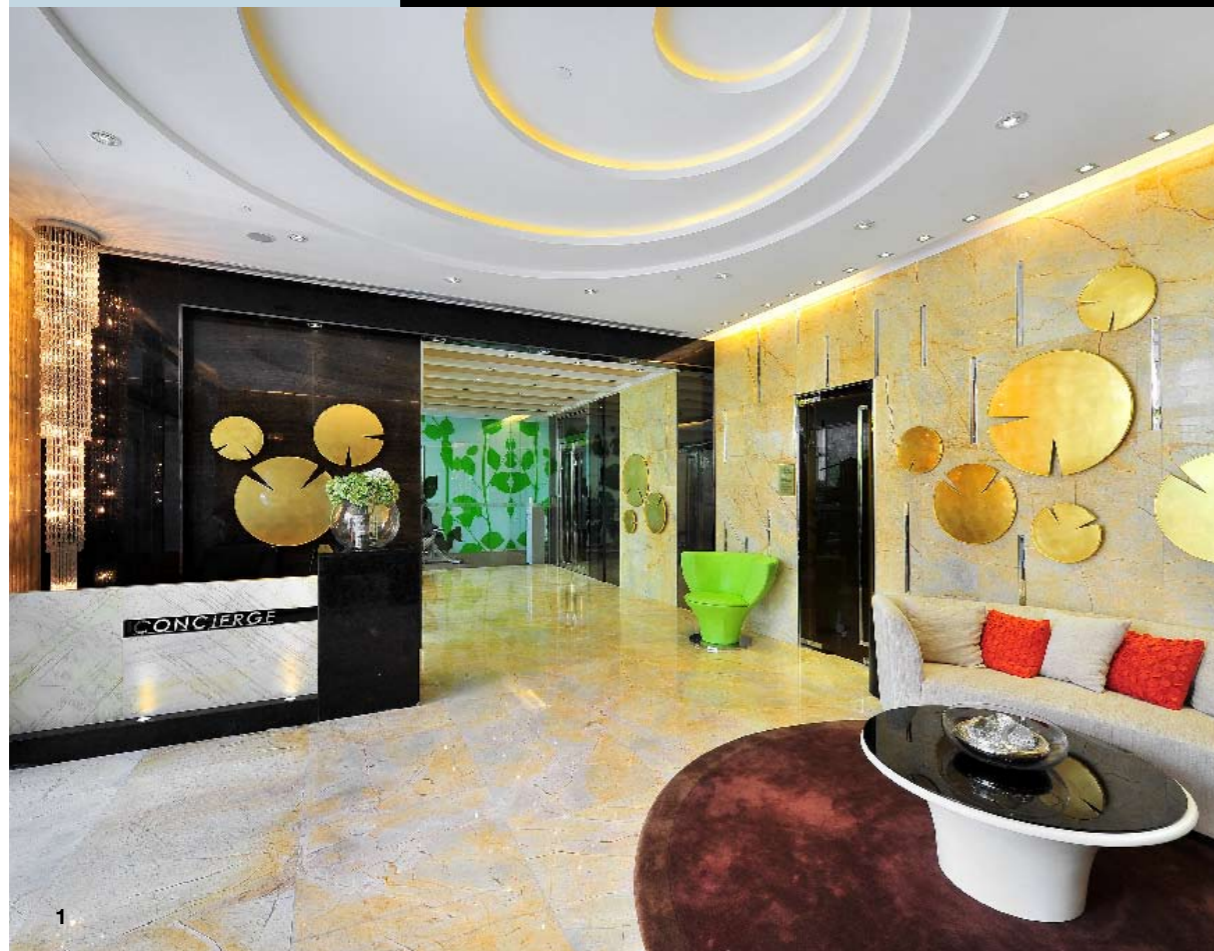

- 1 Belcher's Hill
- 2 Hill Paramount
- 3 Queens Jewellery
- 4 Jade Suite
- 5 Oasis at the Peak
- 6 Suncrest Tower
- 7 Mount Bacon
- 8 The Met Focus

SCOPE OF SERVICE 業務
Interior Design 室內設計
Space Planning 空間設計
Furniture Design 傢俬設計
Interior Contracting 室內工程

WWW.SA-ENGINEERING.COM.HK
sa@sa-engineering.com.hk
tel +852 2744 2518
fax +852 2785 8242

ADDRESS
Unit 406A, 4/F ImmoCentre,
72 Tat Chee Avenue,
Kowloon Tong, Hong Kong
香港九龍塘德輔道中72號
創新中4樓406A室

CORPORATE MEMBER
HKIDA